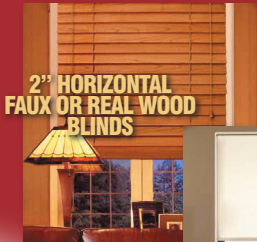

**CELL SHADES**

**PLEATED SHADES**

**2" HORIZONTAL FAUX OR REAL WOOD BLINDS**

**FREE SHOP AT HOME!**

**ALL MAJOR CREDIT CARDS ACCEPTED**

**ASK ABOUT OUR ENERGY EFFICIENT FUEL SHADE!**

**1/2" MICRO & 1" MINI BLINDS**

**ALL MADE IN USA**

**\$99<sup>95</sup>**

**YOUR CHOICE**

**UP TO 36" WIDE X 54" HIGH**

**VERTICAL BLINDS WITH VALANCE**

**ALL TYPES OF BLINDS**